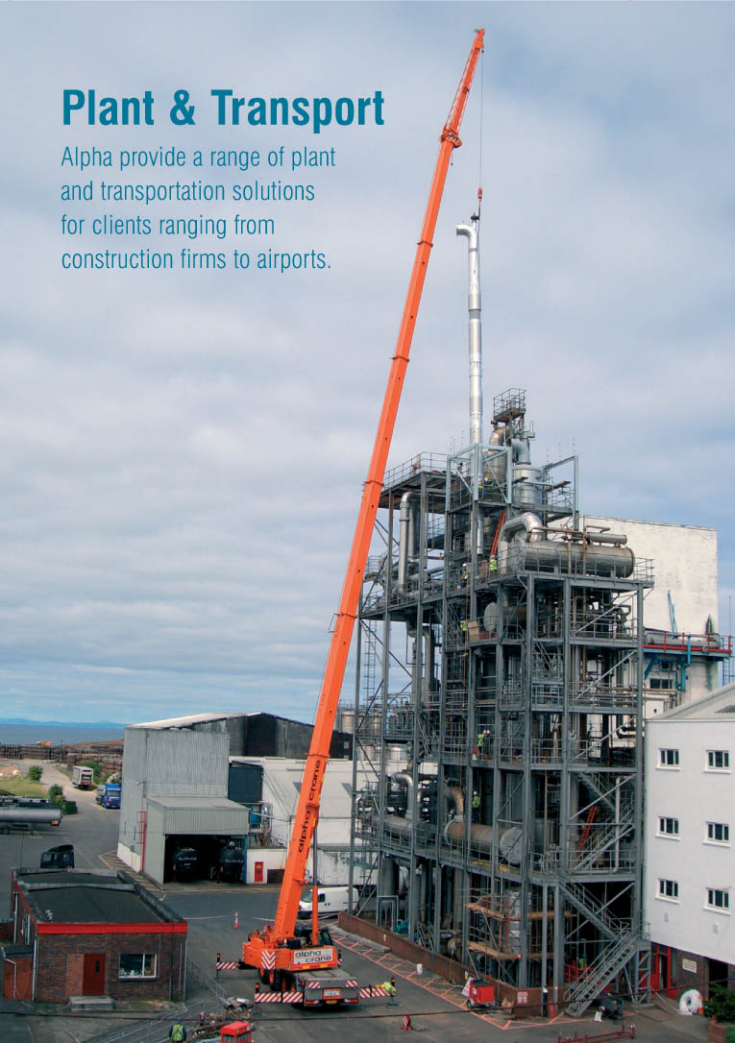

alpha
crane

ACCESS **ALL** AREAS

Plant & Transport

Alpha provide a range of plant and transportation solutions for clients ranging from construction firms to airports.

ALPHA CRANE

Alpha Crane, and Alpha Services are both part of the Barr Group. Our professional engineers and managers will be only too pleased to provide you with advice and guidance, visit you to assess your needs and provide a quotation for whatever type and level of service you require.

Alpha Crane:

Lorry mounted, all terrain and crawler cranes from 15 to 100 tonnes capacity.

Alpha Services:

Specialist heavy lifting and equipment manoeuvring, mechanical and air skids, lifting equipment and accessories.